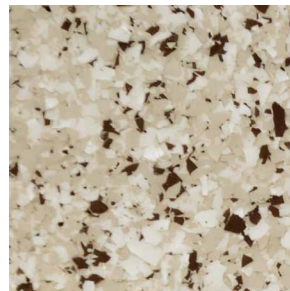

C O L O R C H A R T

Applied at Full Broadcast

Taupe Tweed

Sandstone

Shadow

Forest

Atascadero

Dove Gray

Granite

Storm Cloud

Autumn

Niagra

Mocha Tweed

Desert Storm

Rose

Capuccino

Pecan

Pistachio

CAUTION:

Color will vary. This chart is for reference only. Please request an actual color sample or apply sample on site before beginning any project. See reverse for suggested base colors.